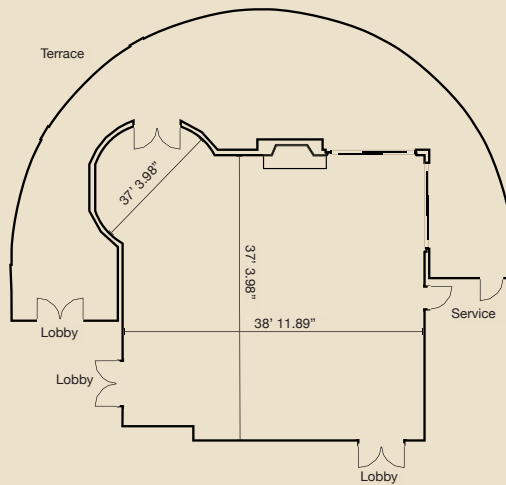

FLYING HORSE MEETING ROOMS®

THE LODGE AT FLYING HORSE

MILANO

TURIN

VERONA

MILANO Length: 37' 4.39"
Width: 38' 10.96"
Height: 14' 11"

TURIN Length: 37' 3.98"
Width: 38' 11.89"
Height: 9' 8"

VERONA Length: 32' 9.87"
Width: 21' 7.79"
Height: 8' 10"

Room Name	Sq. Ft.	Banquet	Reception	Classroom	Theater	U-Shape	Conference
Milano	1,520	-	-	50	90	28	20
Turin	1,520	-	-	50	90	20	20
Verona	704	-	-	-	-	-	16

FLYING HORSE MEETING ROOMS[®]

THE CLUB AT FLYING HORSE

THOMAS BLAKE BALLROOM

Length: 37' 11.59"
Width: 63' 0.41"
Height: 12'

SIENNA Length: 21' 3.65"
Width: 18' 7.28"
Height: 10'

PORTOFINO Length: 16' 1.27"
Width: 18' 7.95"
Height: 9' 3"

VENEZIA Length: 16' 1.44"
Width: 17' 7.02"
Height: 9' 2"

Length: 35' 8.01" **ROTUNDA**
Width: 28' 2.26"
Height: 19' 9"

Room Name	Sq. Ft.	Banquet	Reception	Classroom	Theater	U-Shape	Conference
Thomas Blake Ballroom	2,079	140	250	60	150	48	30
Rotunda	600	40	50	-	-	-	-
Sienna	408	12	12	-	-	-	12
Venezia	297	10	10	-	-	-	10
Portofino	297	10	10	-	-	-	10