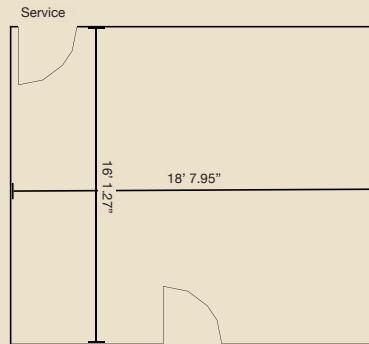

FLYING HORSE MEETING ROOMS®

THE LODGE AT FLYING HORSE

MILANO

TURIN

VERONA

MILANO Length: 37' 4.39"
Width: 38' 10.96"
Height: 14' 11"

TURIN Length: 37' 3.98"
Width: 38' 11.89"
Height: 9' 8"

VERONA Length: 32' 9.87"
Width: 21' 7.79"
Height: 8' 10"

Room Name	Sq. Ft.	Banquet	Reception	Classroom	Theater	U-Shape	Conference
Milano	1,520	-	-	50	90	28	20
Turin	1,520	-	-	50	90	20	20
Verona	704	-	-	-	-	-	16

FLYING HORSE MEETING ROOMS[®]

THE CLUB AT FLYING HORSE

THOMAS BLAKE BALLROOM

Length: 37' 11.59"
Width: 63' 0.41"
Height: 12'

SIENNA Length: 21' 3.65"
Width: 18' 7.28"
Height: 10'

PORTOFINO Length: 16' 1.27"
Width: 18' 7.95"
Height: 9' 3"

VENEZIA Length: 16' 1.44"
Width: 17' 7.02"
Height: 9' 2"

Length: 35' 8.01" **ROTUNDA**
Width: 28' 2.26"
Height: 19' 9"

Room Name	Sq. Ft.	Banquet	Reception	Classroom	Theater	U-Shape	Conference
Thomas Blake Ballroom	2,079	140	250	60	150	48	30
Rotunda	600	40	50	-	-	-	-
Sienna	408	12	12	-	-	-	12
Venezia	297	10	10	-	-	-	10
Portofino	297	10	10	-	-	-	10