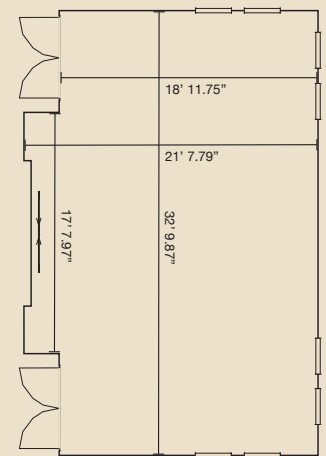

FLYING HORSE MEETING ROOMS®

THE LODGE AT FLYING HORSE

MILANO

TURIN

VERONA

MILANO Length: 37' 4.39"
Width: 38' 10.96"
Height: 14' 11"

TURIN Length: 37' 3.98"
Width: 38' 11.89"
Height: 9' 8"

VERONA Length: 32' 9.87"
Width: 21' 7.79"
Height: 8' 10"

Room Name	Sq. Ft.	Banquet	Reception	Classroom	Theater	U-Shape	Conference
Milano	1,520	-	-	50	90	28	20
Turin	1,520	-	-	50	90	20	20
Verona	704	-	-	-	-	-	16

FLYING HORSE MEETING ROOMS[®]

THE CLUB AT FLYING HORSE

THOMAS BLAKE BALLROOM

Length: 37' 11.59"
Width: 63' 0.41"
Height: 12'

SIENNA Length: 21' 3.65"
Width: 18' 7.28"
Height: 10'

PORTOFINO Length: 16' 1.27"
Width: 18' 7.95"
Height: 9' 3"

VENEZIA Length: 16' 1.44"
Width: 17' 7.02"
Height: 9' 2"

Length: 35' 8.01" **ROTUNDA**
Width: 28' 2.26"
Height: 19' 9"

Room Name	Sq. Ft.	Banquet	Reception	Classroom	Theater	U-Shape	Conference
Thomas Blake Ballroom	2,079	140	250	60	150	48	30
Rotunda	600	40	50	-	-	-	-
Sienna	408	12	12	-	-	-	12
Venezia	297	10	10	-	-	-	10
Portofino	297	10	10	-	-	-	10