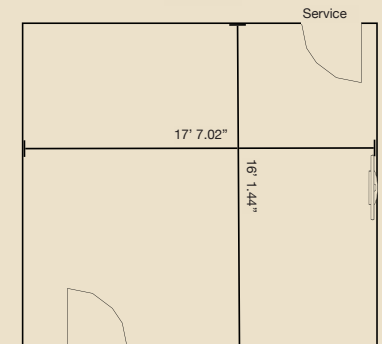

FLYING HORSE MEETING ROOMS®

THE LODGE AT FLYING HORSE

MILANO

TURIN

VERONA

MILANO Length: 37' 4.39"
Width: 38' 10.96"
Height: 14' 11"

TURIN Length: 37' 3.98"
Width: 38' 11.89"
Height: 9' 8"

VERONA Length: 32' 9.87"
Width: 21' 7.79"
Height: 8' 10"

THOMAS BLAKE BALLROOM

Length: 37' 11.59"
Width: 63' 0.41"
Height: 12'

SIENNA Length: 21' 3.65"
Width: 18' 7.28"
Height: 10'

PORTOFINO Length: 16' 1.27"
Width: 18' 7.95"
Height: 9' 3"

VENEZIA Length: 16' 1.44"
Width: 17' 7.02"
Height: 9' 2"

Length: 35' 8.01" **ROTUNDA**
Width: 28' 2.26"
Height: 19' 9"

Room Name	Sq. Ft.	Banquet	Reception	Classroom	Theater	U-Shape	Conference
Thomas Blake Ballroom	2,079	140	250	60	150	48	30
Rotunda	600	40	50	-	-	-	-
Sienna	408	12	12	-	-	-	12
Venezia	297	10	10	-	-	-	10
Portofino	297	10	10	-	-	-	10