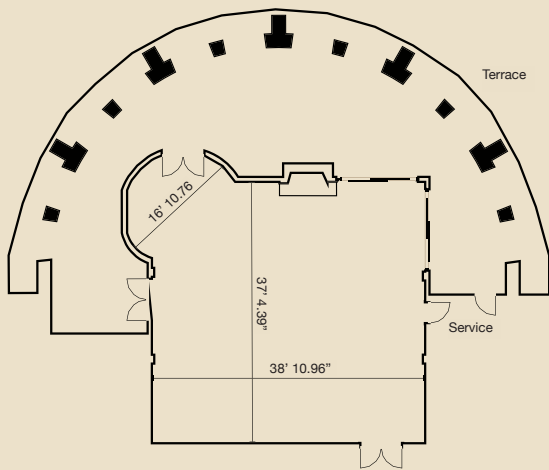

FLYING HORSE MEETING ROOMS®

THE LODGE AT FLYING HORSE

MILANO

TURIN

VERONA

MILANO Length: 37' 4.39"
Width: 38' 10.96"
Height: 14' 11"

TURIN Length: 37' 3.98"
Width: 38' 11.89"
Height: 9' 8"

VERONA Length: 32' 9.87"
Width: 21' 7.79"
Height: 8' 10"

Room Name	Sq. Ft.	Banquet	Reception	Classroom	Theater	U-Shape	Conference
Milano	1,520	-	-	50	90	28	20
Turin	1,520	-	-	50	90	20	20
Verona	704	-	-	-	-	-	16

FLYING HORSE MEETING ROOMS[®]

THE CLUB AT FLYING HORSE

THOMAS BLAKE BALLROOM

Length: 37' 11.59"
Width: 63' 0.41"
Height: 12'

SIENNA Length: 21' 3.65"
Width: 18' 7.28"
Height: 10'

PORTOFINO Length: 16' 1.27"
Width: 18' 7.95"
Height: 9' 3"

VENEZIA Length: 16' 1.44"
Width: 17' 7.02"
Height: 9' 2"

Length: 35' 8.01" **ROTUNDA**
Width: 28' 2.26"
Height: 19' 9"

Room Name	Sq. Ft.	Banquet	Reception	Classroom	Theater	U-Shape	Conference
Thomas Blake Ballroom	2,079	140	250	60	150	48	30
Rotunda	600	40	50	-	-	-	-
Sienna	408	12	12	-	-	-	12
Venezia	297	10	10	-	-	-	10
Portofino	297	10	10	-	-	-	10