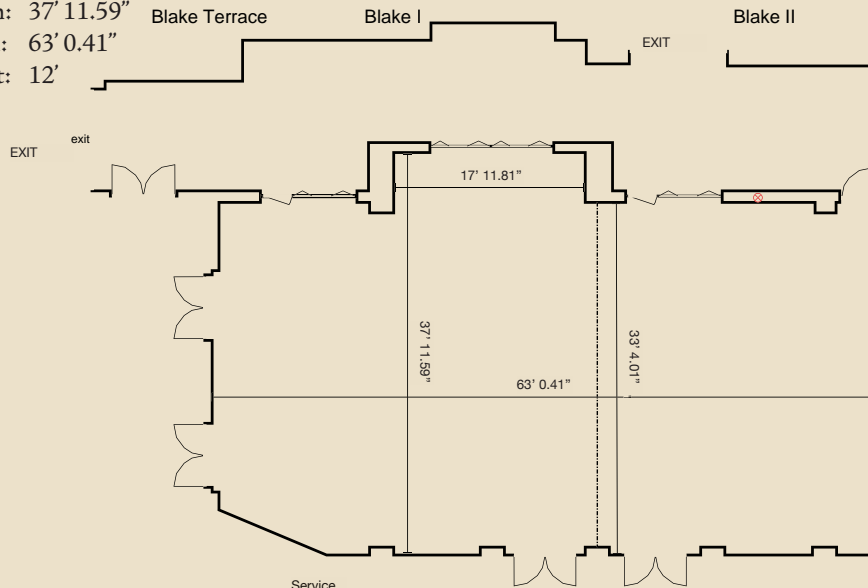

FLYING HORSE MEETING ROOMS®

THE LODGE AT FLYING HORSE

MILANO

TURIN

VERONA

MILANO Length: 37' 4.39"
Width: 38' 10.96"
Height: 14' 11"

TURIN Length: 37' 3.98"
Width: 38' 11.89"
Height: 9' 8"

VERONA Length: 32' 9.87"
Width: 21' 7.79"
Height: 8' 10"

Room Name	Sq. Ft.	Banquet	Reception	Classroom	Theater	U-Shape	Conference
Milano	1,520	-	-	50	90	28	20
Turin	1,520	-	-	50	90	20	20
Verona	704	-	-	-	-	-	16

FLYING HORSE MEETING ROOMS[®]

THE CLUB AT FLYING HORSE

THOMAS BLAKE BALLROOM

Length: 37' 11.59"
Width: 63' 0.41"
Height: 12'

SIENNA Length: 21' 3.65"
Width: 18' 7.28"
Height: 10'

PORTOFINO Length: 16' 1.27"
Width: 18' 7.95"
Height: 9' 3"

VENEZIA Length: 16' 1.44"
Width: 17' 7.02"
Height: 9' 2"

Length: 35' 8.01" **ROTUNDA**
Width: 28' 2.26"
Height: 19' 9"

Room Name	Sq. Ft.	Banquet	Reception	Classroom	Theater	U-Shape	Conference
Thomas Blake Ballroom	2,079	140	250	60	150	48	30
Rotunda	600	40	50	-	-	-	-
Sienna	408	12	12	-	-	-	12
Venezia	297	10	10	-	-	-	10
Portofino	297	10	10	-	-	-	10