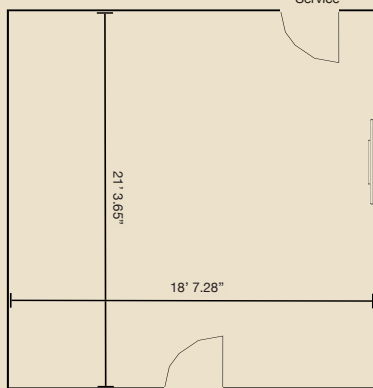

FLYING HORSE MEETING ROOMS®

THE LODGE AT FLYING HORSE

MILANO

TURIN

VERONA

MILANO Length: 37' 4.39"
Width: 38' 10.96"
Height: 14' 11"

TURIN Length: 37' 3.98"
Width: 38' 11.89"
Height: 9' 8"

VERONA Length: 32' 9.87"
Width: 21' 7.79"
Height: 8' 10"

Room Name	Sq. Ft.	Banquet	Reception	Classroom	Theater	U-Shape	Conference
Milano	1,520	-	-	50	90	28	20
Turin	1,520	-	-	50	90	20	20
Verona	704	-	-	-	-	-	16

FLYING HORSE MEETING ROOMS[®]

THE CLUB AT FLYING HORSE

THOMAS BLAKE BALLROOM

Length: 37' 11.59"
Width: 63' 0.41"
Height: 12'

SIENNA Length: 21' 3.65"
Width: 18' 7.28"
Height: 10'

PORTOFINO Length: 16' 1.27"
Width: 18' 7.95"
Height: 9' 3"

VENEZIA Length: 16' 1.44"
Width: 17' 7.02"
Height: 9' 2"

Length: 35' 8.01" **ROTUNDA**
Width: 28' 2.26"
Height: 19' 9"

Room Name	Sq. Ft.	Banquet	Reception	Classroom	Theater	U-Shape	Conference
Thomas Blake Ballroom	2,079	140	250	60	150	48	30
Rotunda	600	40	50	-	-	-	-
Sienna	408	12	12	-	-	-	12
Venezia	297	10	10	-	-	-	10
Portofino	297	10	10	-	-	-	10