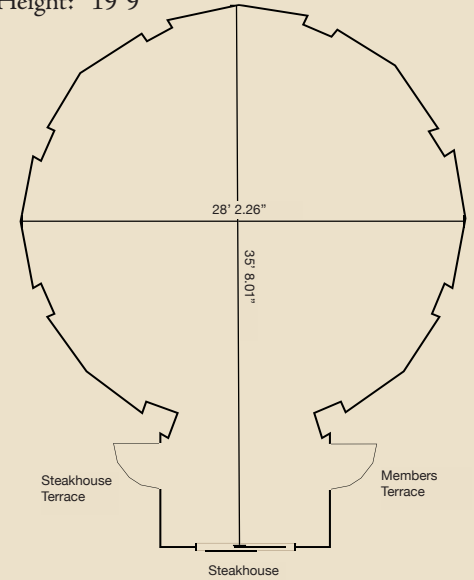

FLYING HORSE MEETING ROOMS®

THE LODGE AT FLYING HORSE

MILANO

TURIN

VERONA

MILANO Length: 37' 4.39"
Width: 38' 10.96"
Height: 14' 11"

TURIN Length: 37' 3.98"
Width: 38' 11.89"
Height: 9' 8"

VERONA Length: 32' 9.87"
Width: 21' 7.79"
Height: 8' 10"

Room Name	Sq. Ft.	Banquet	Reception	Classroom	Theater	U-Shape	Conference
Milano	1,520	-	-	50	90	28	20
Turin	1,520	-	-	50	90	20	20
Verona	704	-	-	-	-	-	16

FLYING HORSE MEETING ROOMS[®]

THE CLUB AT FLYING HORSE

THOMAS BLAKE BALLROOM

Length: 37' 11.59"
Width: 63' 0.41"
Height: 12'

SIENNA Length: 21' 3.65"
Width: 18' 7.28"
Height: 10'

PORTOFINO Length: 16' 1.27"
Width: 18' 7.95"
Height: 9' 3"

VENEZIA Length: 16' 1.44"
Width: 17' 7.02"
Height: 9' 2"

Length: 35' 8.01" **ROTUNDA**
Width: 28' 2.26"
Height: 19' 9"

Room Name	Sq. Ft.	Banquet	Reception	Classroom	Theater	U-Shape	Conference
Thomas Blake Ballroom	2,079	140	250	60	150	48	30
Rotunda	600	40	50	-	-	-	-
Sienna	408	12	12	-	-	-	12
Venezia	297	10	10	-	-	-	10
Portofino	297	10	10	-	-	-	10